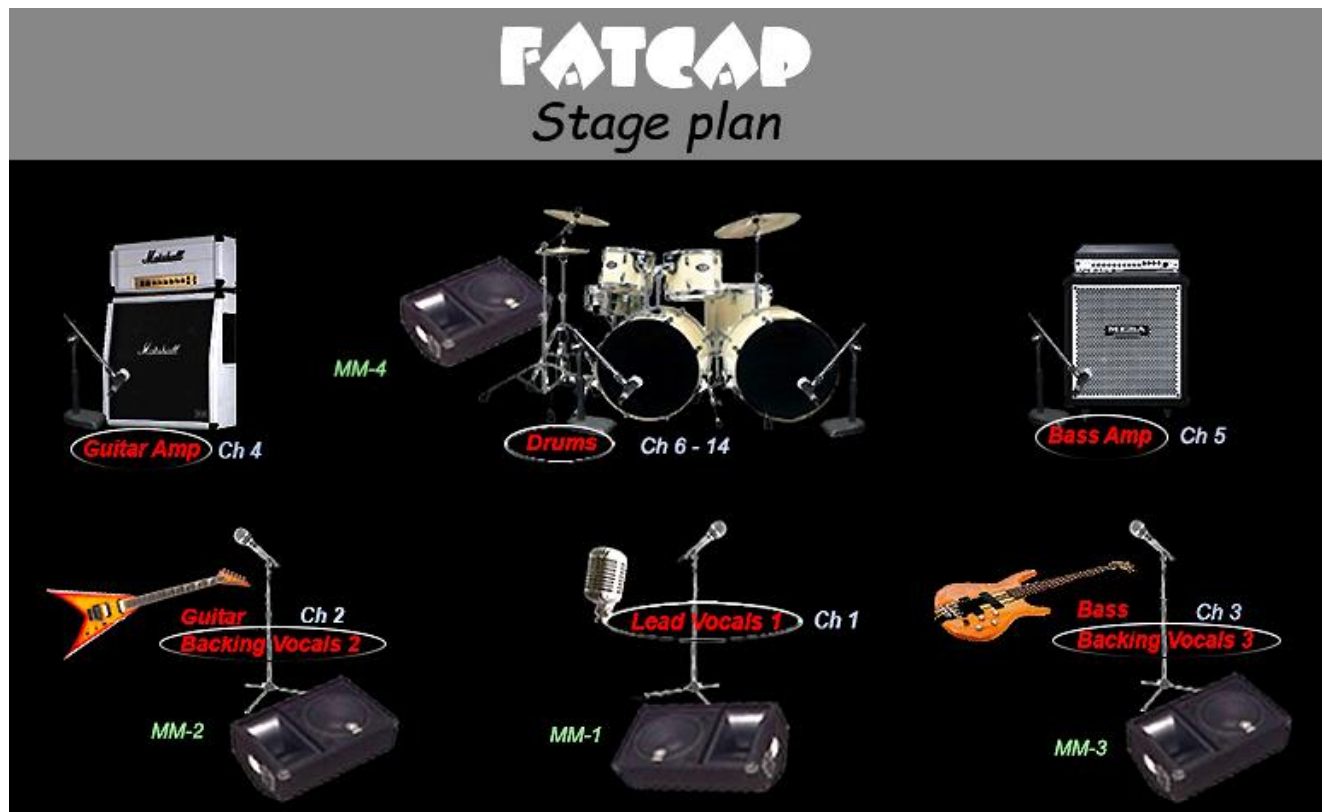

# Technical Rider – FATCAP

**Band (4): Lead Vocals**  
**Guitar** (Backing Vocals)  
**Bass** (Backing Vocals)  
**Drums**

## Back Line von FATCAP (vorhandenes Equipment)

Instrument	Brand/Model	Specifications
<b>1 PA/Monitoring/Stage Hardware</b>		
Mixing-Console	Yamaha TF1	16-Channel Digital-Mixing-Console
Speaker/Monitor	D.A.S. Audio Avant 12A Yamaha DXR-12 Cervin Vega CVA-115	2 x Power Speaker 500w LF / 100w HF 2 x Power Speaker 950w LF / 150w HF 1 x Power Subwoofer 700w
Microphones	AKG, Shure, Sennheiser, Beyerdynamic, etc.	Diverse, u.a. für Vocals AKG D5 u. D7
Stands & Cables	K&M, Neutrik	Diverse für Microphones, Instruments, Speaker
<b>2 Electric Guitar</b>		
	Jackson Custom V, Gibson Les Paul Standard	
Guitar Head	Peavey Triple XXX	120w
Guitar Box	Engl E412VS	4x12" 240w mono / 2x120w stereo
Tuner	Fender RT-1000	19"
Funksystem	Line 6 Relay G55	19"
Footpedals	Boss Noise Suppressor HS-2, Equalizer GE-7 TC Electronic Delay & Looper	
<b>3 Bass Guitar</b>		
	Eyb Custom, Shecter	Active Bass 4-String
Bass Head	Mesa Boogie 400	400w
Bass Box	Mesa Boogie Rectifier Mesa Boogie Powerhouse	4x12" 280w mono / 2x140w stereo 1x15" 400w
Compressor/Limiter	DBX 160A	19"
Tuner	Korg DT1 Pro	19"
Funksystem	Line 6 Relay G50	
Footpedal	Boss Over-Drive ODB3	
<b>4 Drum Set, 6-teilig</b>		
	DW Custom Serie	2 x Bass Drum 22" 1 x Snare Drum 14" 2 x Tom 12" und 14" 1 x Floor Tom 16"
Cymbals	Paiste Signature, Sabian AAX / HHX	je 1 Set à 8 Cymbals (inkl. Hi-Hat)
Hardware	DW, Yamaha	Diverse Stands, Footpedals, Double-Footpedal, Remote Hi-Hat